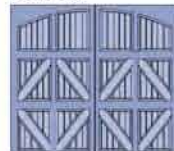

V1 • VALENCIA
CLOSED ARCH