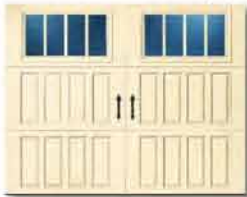

Bordeaux with Thames Windows (B10)