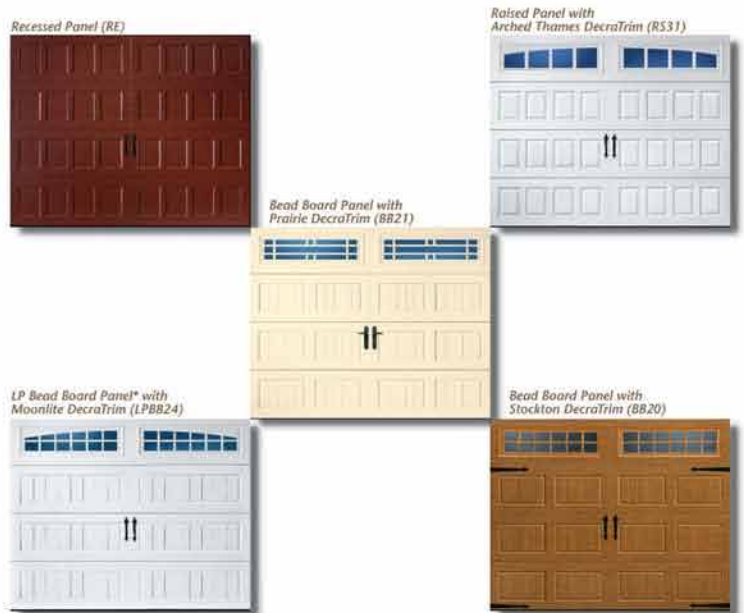

Shop Online
www.TheBigDoor.com

Shop online for Amarr garage doors with nationwide installation

Long Panel Bead Board* with Moonlite DecraTrim (LPBB24)

Self-expression shouldn't cost a fortune.

With Amarr's Oak Summit Collection, it won't. These durable steel doors offer an attractive carriage house look.

Choose from a variety of door colors, decorative hardware, and window accents. Customize your home with Amarr's most affordable carriage house door.

Photos shown with optional decorative hardware or locks.

Recessed Panel with Thames DecraTrim (RE30)

PANEL DESIGNS

*Long Panel Bead Board not available on Oak Summit 3000

OAK SUMMIT® COLLECTION

Construction

STEEL

1000

Single-Layer: Steel