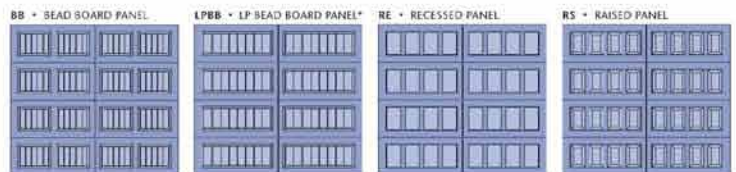

Shop Online
www.TheBigDoor.com

Shop online for Amarr garage doors with nationwide installation

Long Panel Bead Board* with Moonlite DecraTrim (LPBB24)

Self-expression shouldn't cost a fortune.

With Amarr's Oak Summit Collection, it won't. These durable steel doors offer an attractive carriage house look.

Choose from a variety of door colors, decorative hardware, and window accents. Customize your home with Amarr's most affordable carriage house door.

Photos shown with optional decorative hardware or locks.

Recessed Panel with Thames DecraTrim (RE30)

PANEL DESIGNS

*Long Panel Bead Board not available on Oak Summit 3000

OAK SUMMIT® COLLECTION

Construction

STEEL

1000

Single-Layer: Steel